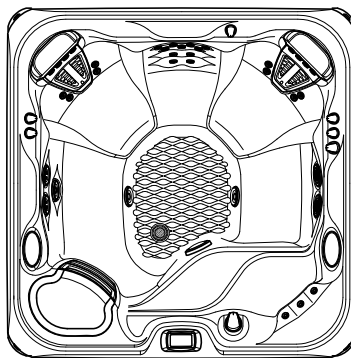

2018 VANGUARD NXT
Model VV
7'3" x 7'3"
36" High

DOOR SIDE
SCALE: 1/4" = 1'-0"