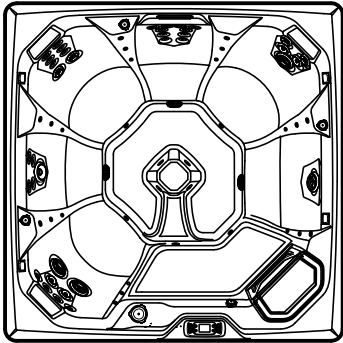

2018
FLASH
Model FSH
7' x 7'
36" High

DOOR SIDE
SCALE: 1/4" = 1'-0"