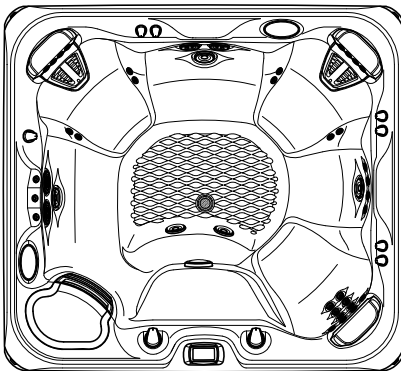

2017 GRANDEE NXT
Model GGN
8'4" x 7'7"
38" High

DOOR SIDE
SCALE: 1/4" = 1'-0"