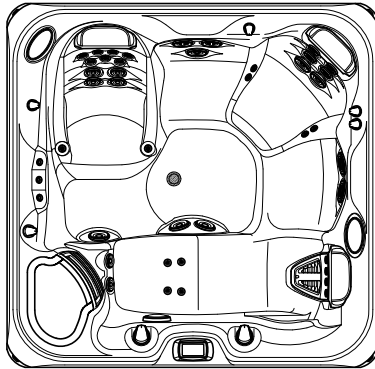

2017 ENVOY NXT
Model KKN

7'9" x 7'7"
38" High

DOOR SIDE
SCALE: 1/4" = 1'-0"