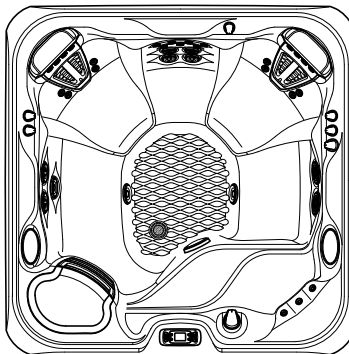

2016 VANGUARD  
Model VV

7'3" x 7'3"  
36" High

DOOR SIDE

SCALE: 1/4" = 1'-0"