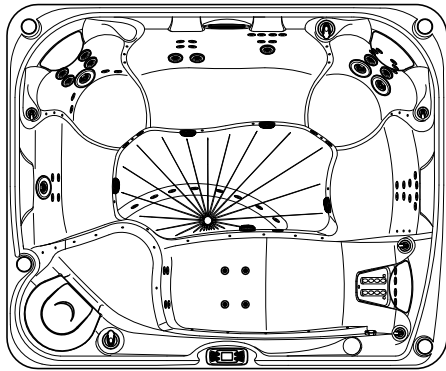

2016
GLEAM
Model GLM
9'2" X 7'7"
38" High

DOOR SIDE
SCALE: 1/4" = 1'-0"