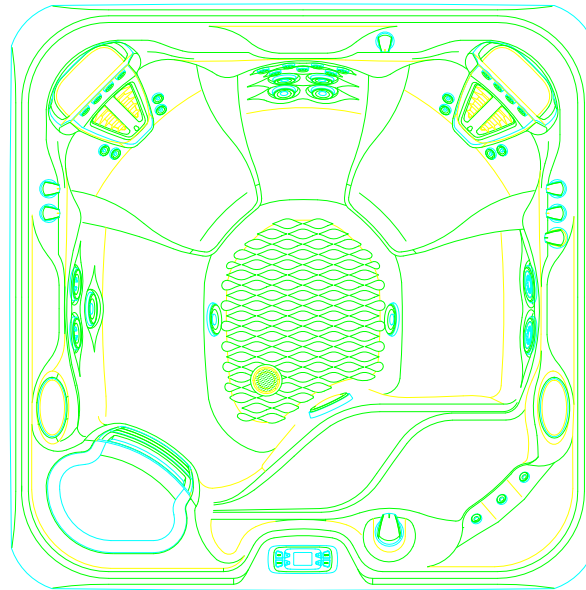

2015 VANGUARD  
Model VV

7'3" x 7'3"  
36" High

DOOR SIDE

SCALE: 1/4" = 1'-0"