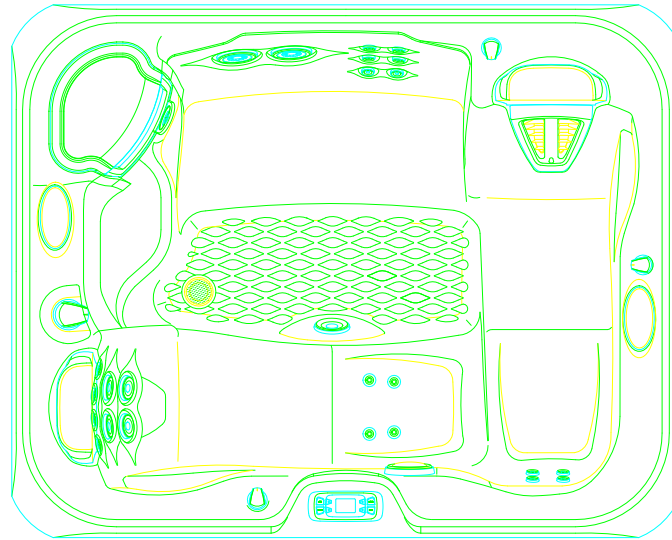

2015 TRIUMPH
Model TRHE

7'9" x 6'2"
33" High

DOOR SIDE

SCALE: 1/4" = 1'-0"