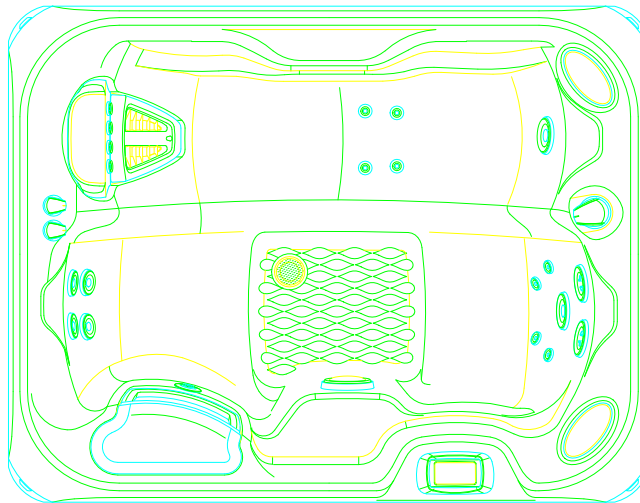

2015 JETSETTER NXT
Model JTN

7' x 5'5"
33" High

DOOR SIDE

SCALE: 1/4" = 1'-0"