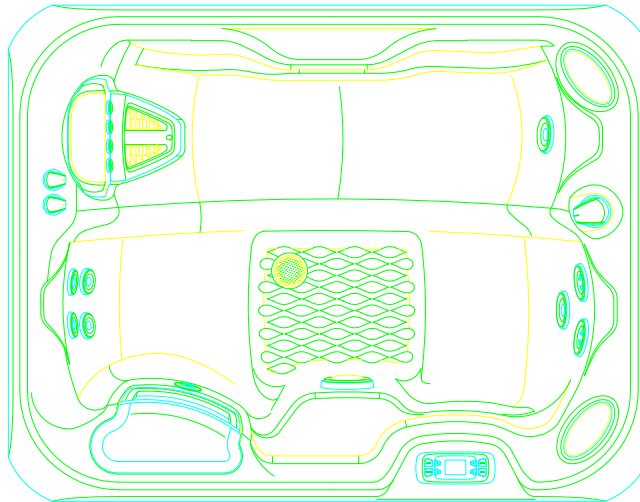

2015 JETSETTER  
Model JJ

7' x 5'5"  
29" High

DOOR SIDE

SCALE: 1/4" = 1'-0"