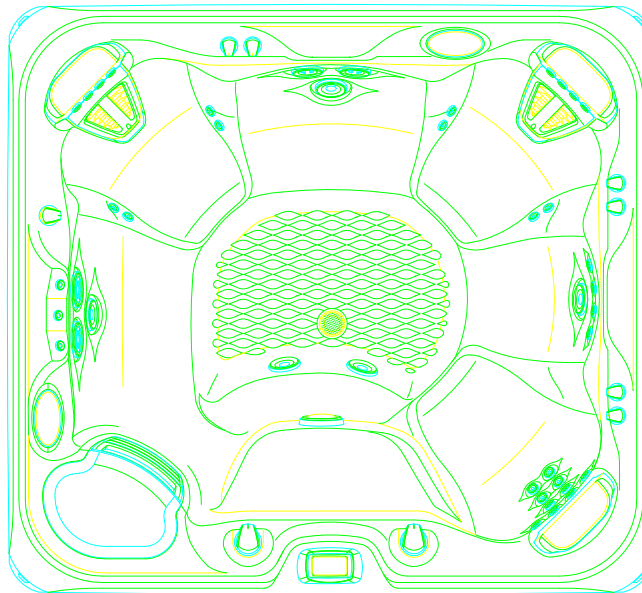

2015 GRANDEE NXT
Model GGN

8'4" x 7'7"
38" High

DOOR SIDE

SCALE: 1/4" = 1'-0"