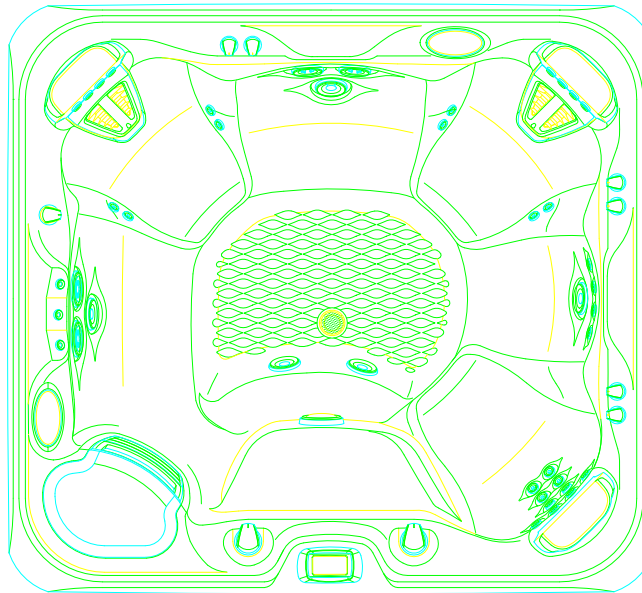

2015 GRANDEE  
Model GC

8'4" x 7'7"  
38" High

DOOR SIDE

SCALE: 1/4" = 1'-0"