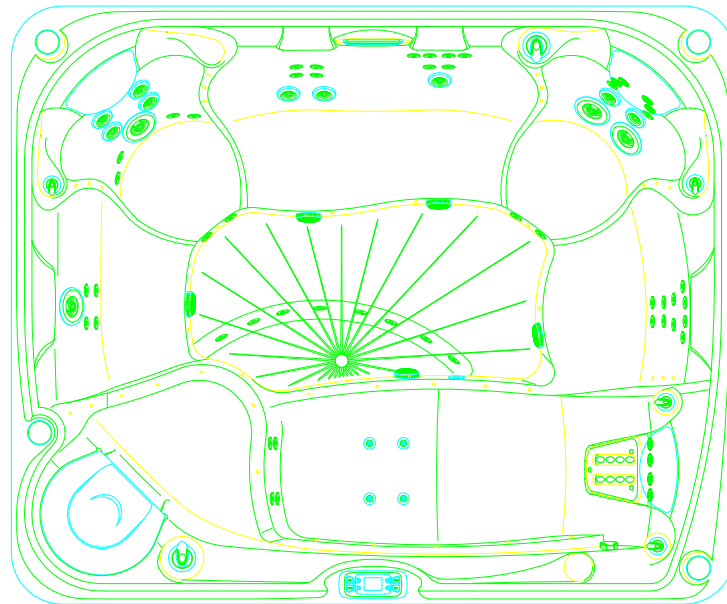

2015
GLEAM
Model GLM
9'2" x 7'7"
38" High

DOOR SIDE
SCALE: 1/4" = 1'-0"