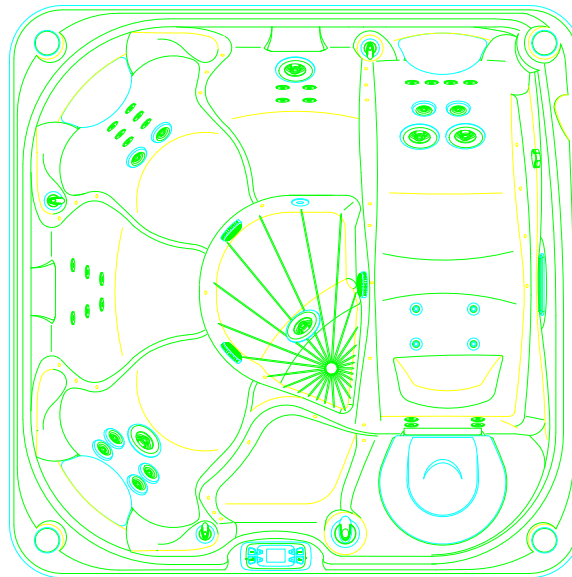

2015
FLAIR
Model FLR
7' x 7'
36" High

DOOR SIDE
SCALE: 1/4" = 1'-0"