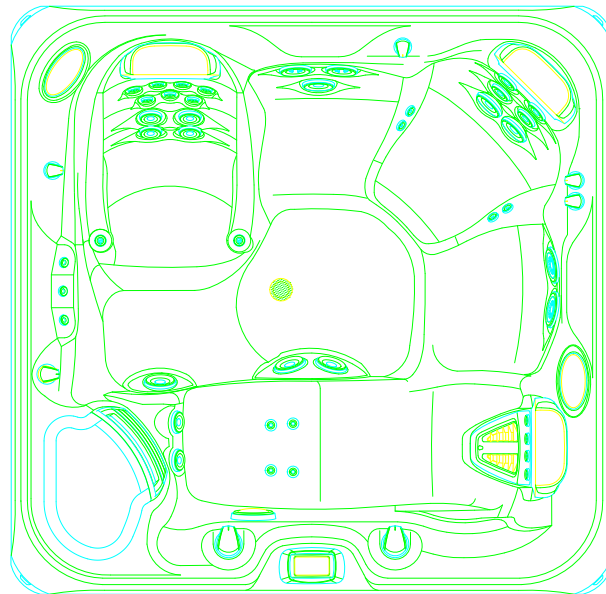

2015 ENVOY NXT  
Model KKN

7'9" x 7'7"  
38" High

DOOR SIDE  
SCALE: 1/4" = 1'-0"