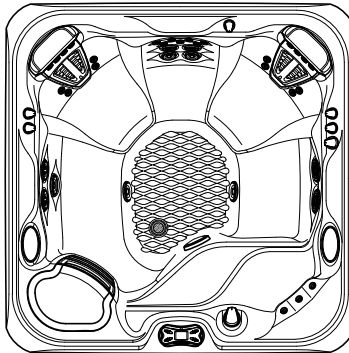

2014 VANGUARD
Model VV

7'3" x 7'3"
36" High

DOOR SIDE
SCALE: 1/4" = 1'-0"