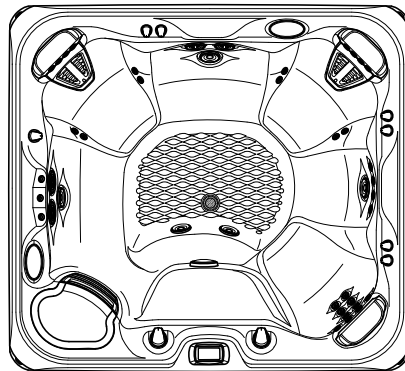

2014 GRANDEE NXT
Model GGN

8'4" x 7'7"
38" High

DOOR SIDE
SCALE: 1/4" = 1'-0"