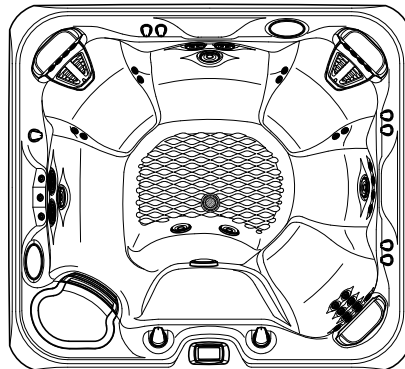

2014 GRANDEE  
Model GG

8'4" x 7'7"  
38" High

DOOR SIDE  
SCALE: 1/4" = 1'-0"