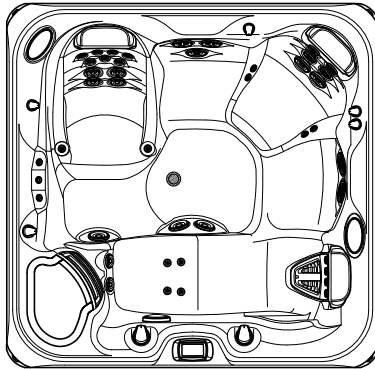

2014 ENVOY NXT
Model KKN

7'9" x 7'7"
38" High

DOOR SIDE
SCALE: 1/4" = 1'-0"