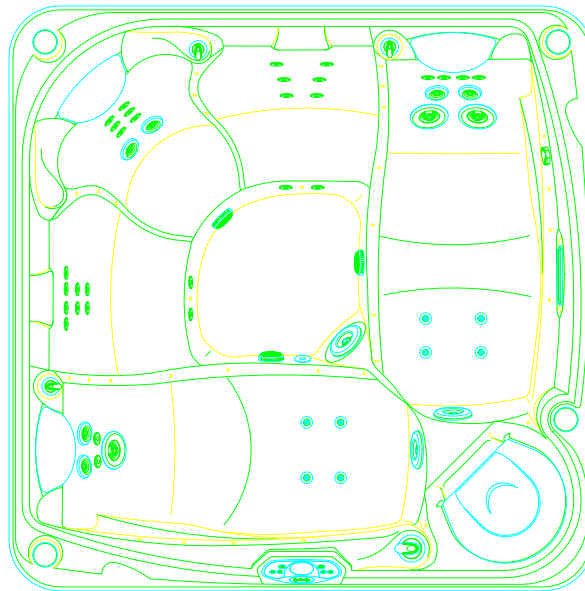

2014
PULSE DL
Model PLSD
7'5" X 7'5"
38" High

DOOR SIDE
SCALE: 1/4" = 1'-0"