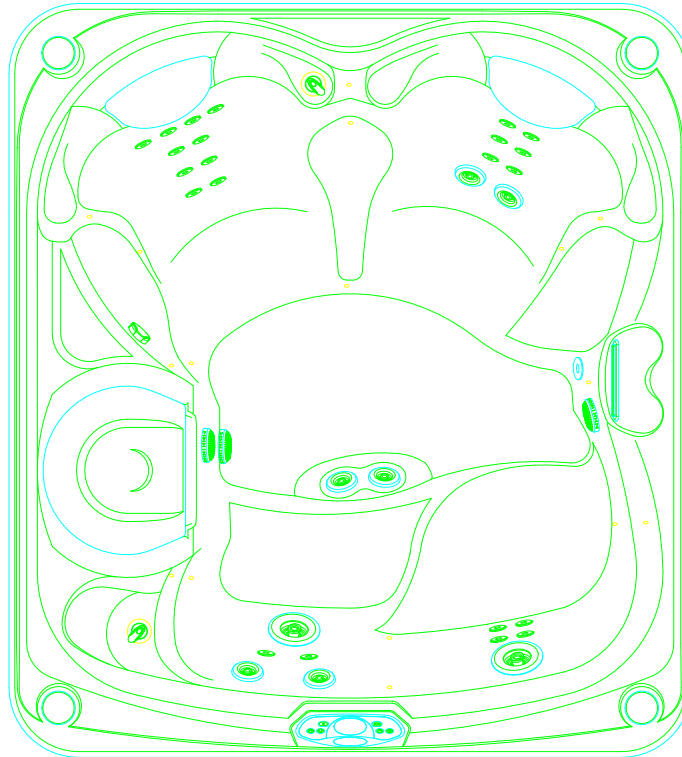

2014
GLOW
Model GLW
6'4" X 7'0"
33" High

DOOR SIDE
SCALE: 1/4" = 1'-0"