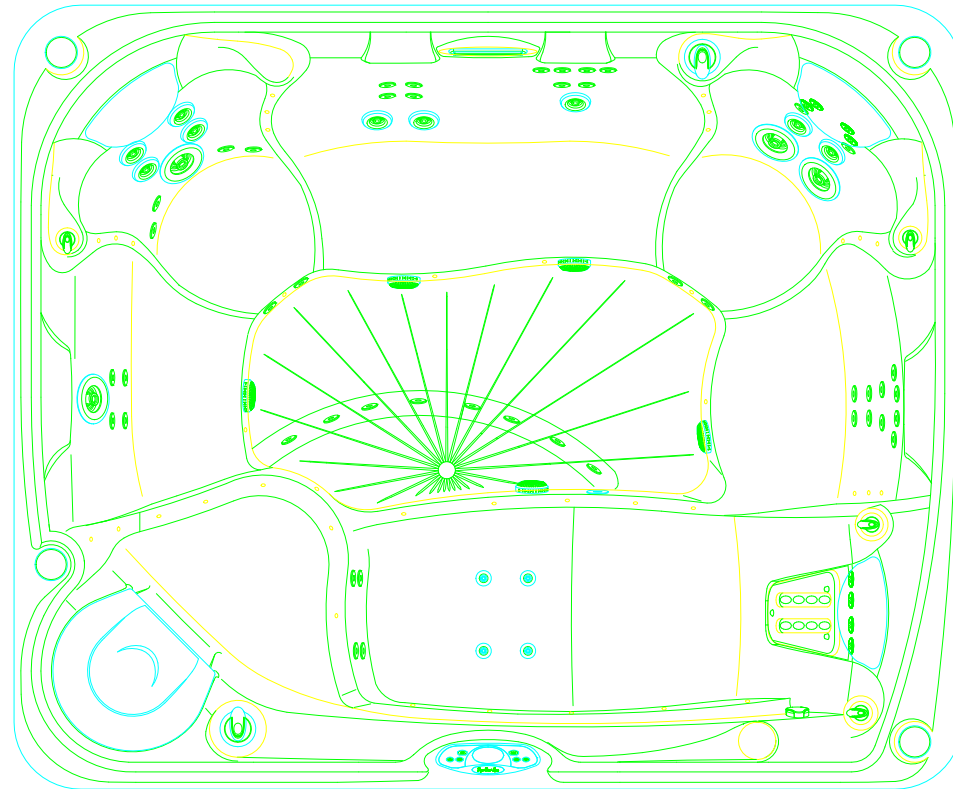

2014
GLEAM
Model GLM
9'2" X 7'7"
38" High

DOOR SIDE

SCALE: $1/4" = 1'-0"$