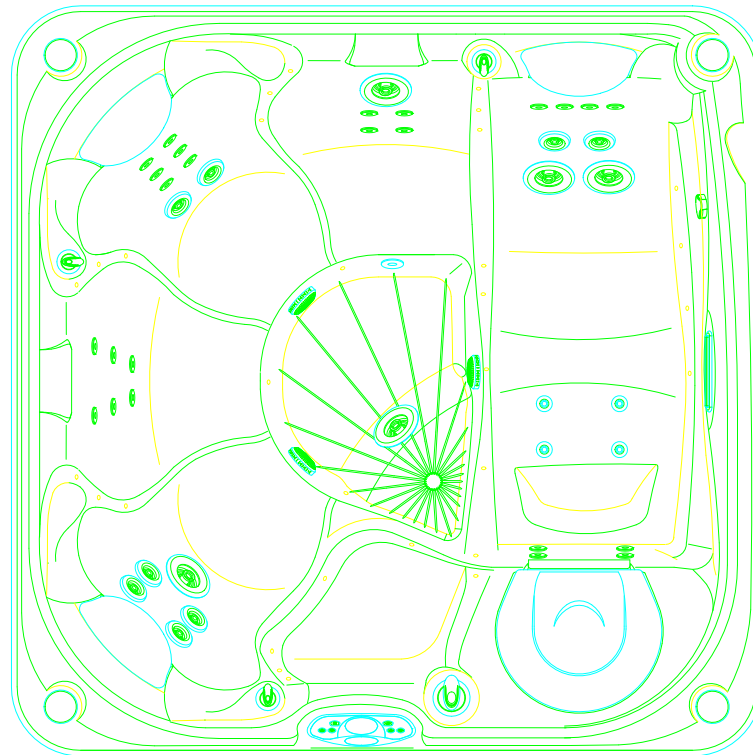

2014
FLAIR
Model FLR
7' x 7'
36" High

DOOR SIDE
SCALE: 1/4" = 1'-0"