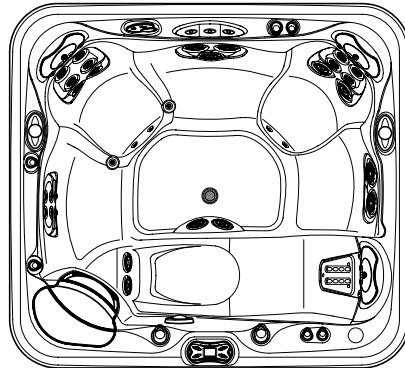

2013 VISTA  
Model SS

8'4" x 7'7"  
38" High

DOOR SIDE  
SCALE: 1/4" = 1'-0"