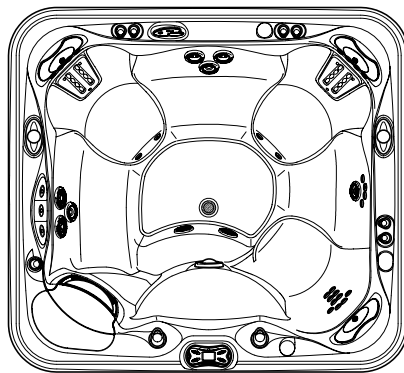

2013 GRANDEE
Model GG

8'4" x 7'7"
38" High

DOOR SIDE
SCALE: 1/4" = 1'-0"