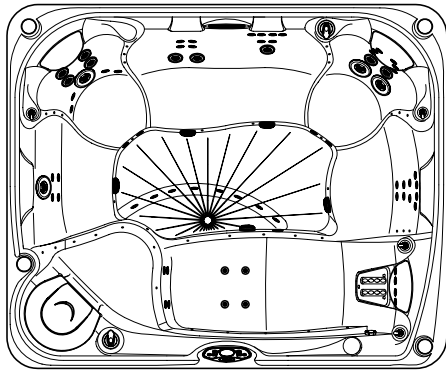

2013
GLEAM
Model GLM
9'2" x 7'7"
38" High

DOOR SIDE
SCALE: 1/4" = 1'-0"