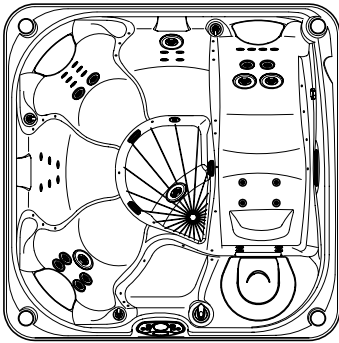

2013
FLAIR
Model FLR
7' x 7'
36" High

DOOR SIDE
SCALE: 1/4" = 1'-0"