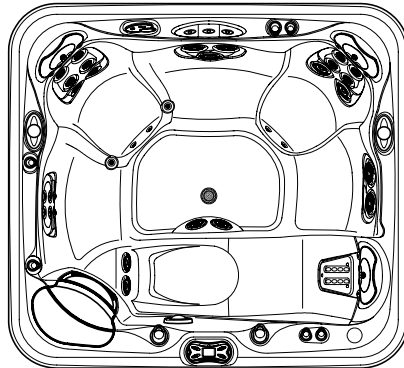

2012 VISTA
Model SS

8'4" x 7'7"
38" High

DOOR SIDE
SCALE: 1/4" = 1'-0"