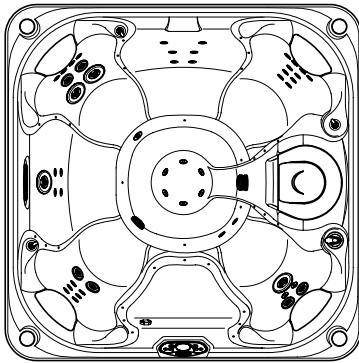

2012
PULSE
Model PLS
7'5" x 7'5"
38" High

DOOR SIDE
SCALE: 1/4" = 1'-0"