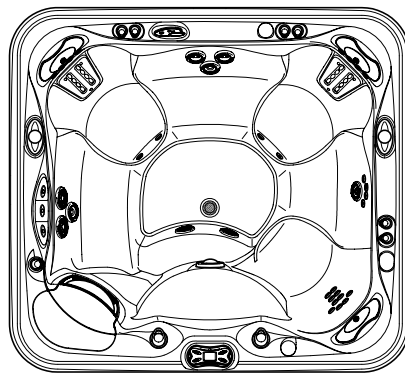

2012 GRANDEE
Model GG

8'4" x 7'7"
38" High

DOOR SIDE
SCALE: 1/4" = 1'-0"