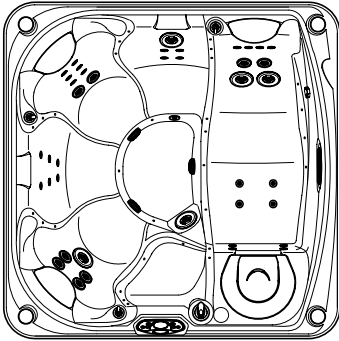

2012  
FLAIR  
Model FLR  
7' x 7'  
36" High

DOOR SIDE  
SCALE: 1/4" = 1'-0"