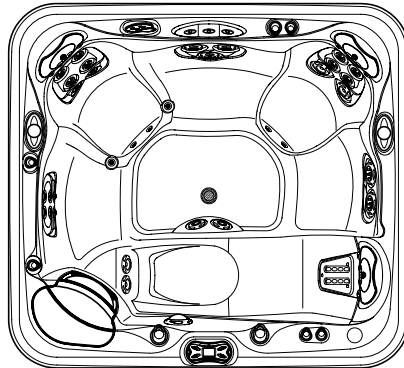

2011 VISTA
Model SS

GRAPHITE, PEARL, SAND, STERLING MARBLE
8'4" x 7'7"
38" High

DOOR SIDE
SCALE: 1/4" = 1'-0"