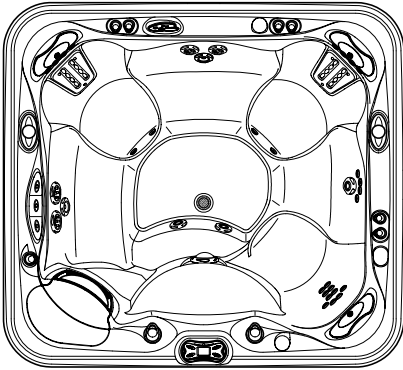

2011 GRANDEE
Model GG
GRAPHITE, PEARL, SAND, STERLING MARBLE
8'4" x 7'7"
38" High

DOOR SIDE
SCALE: 1/4" = 1'-0"