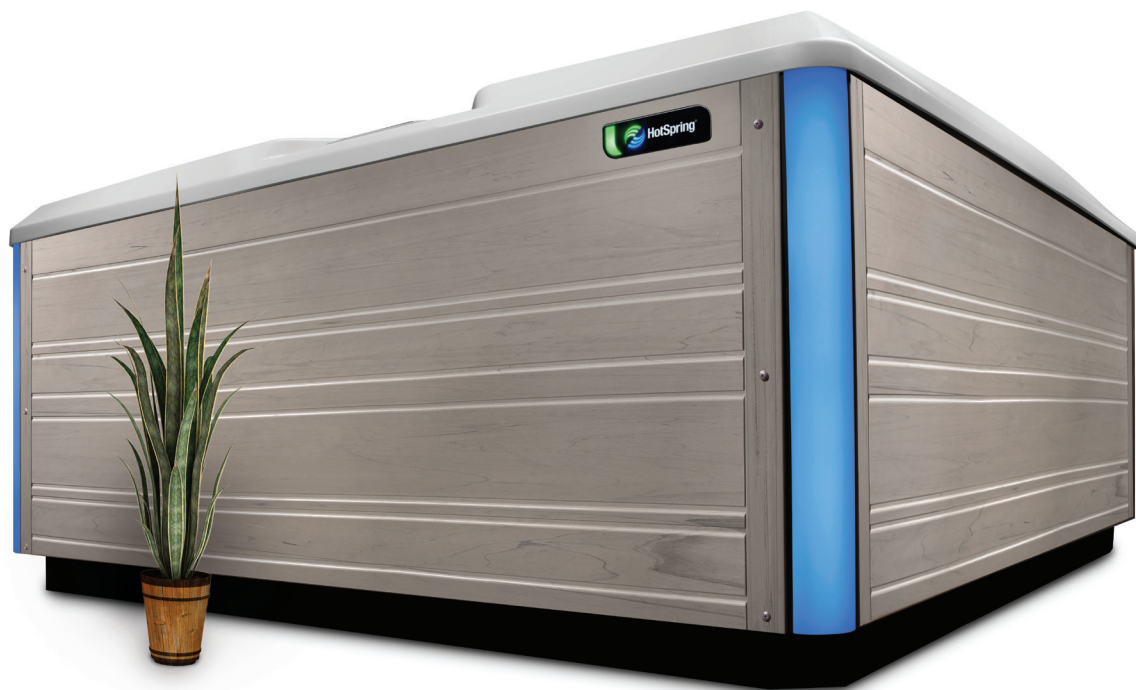

LIMELIGHT[®] COLLECTION

PULSE[™]

7

People

49

Jets

Open

Seating

230

Voltage

226 x 226 x 97 cm

Dimensions

FreshWater[®] Salt System Ready

Water Care

LIMELIGHT® COLLECTION

PULSE™

Pulse spa shown with Alpine White shell and Coastal Grey cabinet.

Shell Colours

Cabinet Colours

Cover Colours

Seating Capacity	7 people
Dimensions	226 x 226 x 97 cm
Water Capacity	1,685 litres
Weight	460 kg dry; 2,700 kg filled*
Jets	49 total <ul style="list-style-type: none"> • 1 XL Dual Rotary jet • 1 XL Single Rotary jet • 2 XL Directional jets • 4 Standard Single Rotary jets • 2 Standard Directional jets • 4 Rotary Precision jets • 35 Directional Precision jets
Water Feature	Vidro™ backlit ribbon waterfall
Jet Pump 1	WaveMaster® 9200; Two-speed, 2.5 HP Continuous Duty, 5.2 HP Breakdown Torque
Jet Pump 2	WaveMaster 9000; One-speed, 2.5 HP Continuous Duty, 5.2 HP Breakdown Torque
Circulation Pump	SilentFlo 5000™ for quiet, continuous filtration
Water Care System	FreshWater® Salt System Ready

Control System	IQ 2020™ with LCD control panel 230 V / 20 amp, 50 Hz
Lighting System	Raio™ multi-colour interior points of light Exterior multi-colour lighting with timer
Heater	Titanium No-Fault® 1,500 W / 230 V
Energy Efficiency	FiberCor® Insulation; Certified to California Energy Commission (CEC) and APSP 14 energy efficiency standards for portable spas
Filtration System	Dual action, 9.3 m ² , top loading
Vinyl Cover	9 to 6 cm tapered, 32 kg/m ³ density foam core
Available Options	
Cover Lifter	CoverCradle™, CoverCradle II, Lift 'n Glide™, or UpRite™
Steps	Limelight Collection Step (Coastal Grey, Espresso, and Sable), Polymer Step (Ash)
Entertainment	Bluetooth® Wireless Sound System
Hot Tub Cooling System	CoolZone®