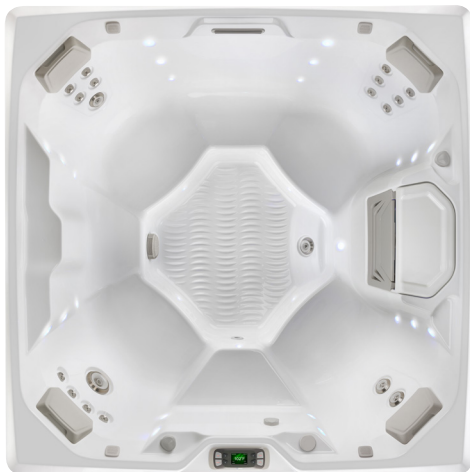

Voltage

203 x 203 x 84 cm

Dimensions

FreshWater<sup>®</sup> Salt System Ready

Water Care

# BEAM™

Beam spa shown with Alpine White shell and Sable cabinet.

**Shell Colours**

**Cabinet Colours**

**Cover Colours**

<b>Seating Capacity</b>	4 people	<b>Lighting System</b>	Raio™ multi-colour interior points of light Exterior multi-colour lighting with timer
<b>Dimensions</b>	203 x 203 x 84 cm	<b>Heater</b>	Titanium No-Fault® 1,500 W / 230 V
<b>Water Capacity</b>	1,115 litres	<b>Energy Efficiency</b>	FiberCor® Insulation; Certified to California Energy Commission (CEC) and APSP 14 energy efficiency standards for portable spas
<b>Weight</b>	320 kg dry; 1,750 kg filled*	<b>Filtration System</b>	Dual action, 9.3 m <sup>2</sup> , top loading
<b>Jets</b>	19 total • 1 XL Dual Rotary jet • 2 Standard Single Rotary jets • 2 Standard Directional jets • 14 Directional Precision™ jets	<b>Vinyl Cover</b>	9 to 6 tapered, 32 kg/m <sup>3</sup> density foam core
<b>Water Feature</b>	Vidro™ backlit ribbon waterfall	<b>Available Options</b>	CoverCradle™, CoverCradle II, Lift 'n Glide™, or UpRite™
<b>Jet Pump</b>	WaveMaster® 9000; One-speed, 2.5 HP Continuous Duty, 5.2 HP Breakdown Torque	Steps	Limelight Collection Step (Coastal Grey, Espresso, and Sable), Polymer Step (Ash)
<b>Circulation Pump</b>	SilentFlo 5000™ for quiet, continuous filtration	Entertainment	Bluetooth® Wireless Sound System
<b>Water Care System</b>	FreshWater® Salt System Ready	Hot Tub Cooling System	CoolZone®
<b>Control System</b>	IQ 2020™ with LCD control panel 230 V / 16 amp, 50 Hz		