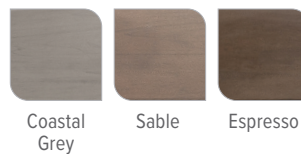

# BEAM™

Beam spa shown with Alpine White shell and Sable cabinet.

**Shell Colours**

**Cabinet Colours**

**Cover Colours**

<b>Seating Capacity</b>	4 people	<b>Lighting System</b>	Raio™ multi-colour interior points of light Exterior multi-colour lighting with timer
<b>Dimensions</b>	203 x 203 x 84 cm	<b>Heater</b>	Titanium No-Fault® 1,500 W / 230 V
<b>Water Capacity</b>	1,115 litres	<b>Energy Efficiency</b>	FiberCor® Insulation; Certified to California Energy Commission (CEC) and APSP 14 energy efficiency standards for portable spas
<b>Weight</b>	320 kg dry; 1,750 kg filled*	<b>Filtration System</b>	Dual action, 9.3 m <sup>2</sup> , top loading
<b>Jets</b>	19 total • 1 XL Dual Rotary jet • 2 Standard Single Rotary jets • 2 Standard Directional jets • 14 Directional Precision™ jets	<b>Vinyl Cover</b>	9 to 6 tapered, 32 kg/m <sup>3</sup> density foam core
<b>Water Feature</b>	Vidro™ backlit ribbon waterfall	<b>Available Options</b>	CoverCradle™, CoverCradle II, Lift 'n Glide™, or UpRite™
<b>Jet Pump</b>	WaveMaster® 9000; One-speed, 2.5 HP Continuous Duty, 5.2 HP Breakdown Torque	Steps	Limelight Collection Step (Coastal Grey, Espresso, and Sable), Polymer Step (Ash)
<b>Circulation Pump</b>	SilentFlo 5000™ for quiet, continuous filtration	Entertainment	Bluetooth® Wireless Sound System
<b>Water Care System</b>	FreshWater® Salt System Ready	Hot Tub Cooling System	CoolZone®
<b>Control System</b>	IQ 2020™ with LCD control panel 230 V / 16 amp, 50 Hz		