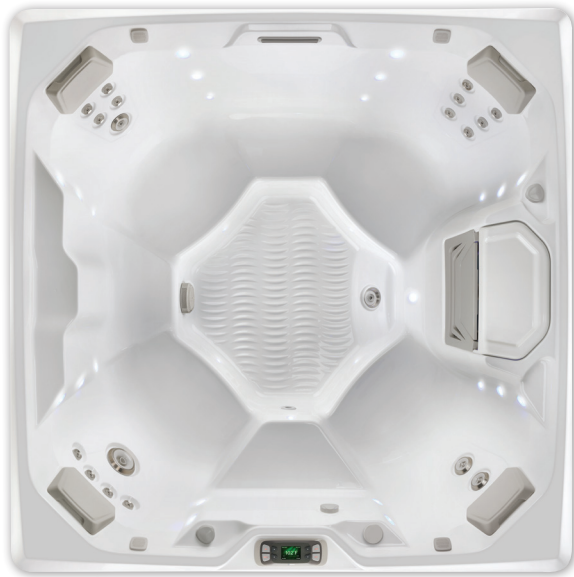

BEAM™

Beam shown with Alpine White shell

Beam shown with Alpine White shell and Sable cabinet

Seating Capacity	4 adults
Dimensions	6' 8" x 6' 8" x 33"/2.03m x 2.03m x 0.84m
Water Capacity	295 gallons/1,115 liters
Weight	700 lbs./320 kg dry; 3,820 lbs./1,740 kg filled*
Spa Shell Colors	Alpine White, Ice Gray, Platinum, Tuscan Sun or Desert
Cabinet Finishes	Coastal Gray, Espresso or Sable
Jets - 19 (w/ Brushed Stainless Steel Trim)	1 XL Directional jet 2 Standard Single Rotary jets 2 Standard Directional jets 14 Directional Precision jets
Water Feature	Vidro® backlit ribbon waterfall
Water Care System (Optional)	FreshWater™ Salt System
Jet Pump	Wavemaster® 9000 One-Speed 2.5 HP, continuous duty 5.2 HP, breakdown torque or Wavemaster 7000 One-Speed 1.65 HP, continuous duty 3.5 HP, breakdown torque
Circulation Pump	SilentFlo 5000® for quiet, continuous filtration
Effective Filtration Area	100 sq. ft., top-loading filters
Control System	IQ 2020® with LCD control panel 230v/50amp, 60Hz Includes G.F.C.I. protected sub-panel or 115v/20amp, 60Hz includes G.F.C.I. protected power cord
Lighting System	Raio® multi-color interior points of light (30) Exterior multi-color lighting with timer
Heater	No-Fault®, 6,000w/230v or 1,500w/115v
Energy Efficiency	FiberCor® insulation; Certified to the APSP 14 National Standard and the California Energy Commission (CEC) in accordance with California law
Vinyl Cover	3.5" to 2.5" tapered, 2 lb. density foam core, with hinge seal in Caramel, Chestnut or Slate
Cover Lifter (Optional)	CoverCradle®, CoverCradle II, Lift 'n Glide® or UpRite®
Steps (Optional)	Everwood® or Polymer
Entertainment System (Optional)	Wireless Entertainment

* Includes water and 4 adults weighing 175 lbs. each
Export models available in 240v, 50Hz, 1500w heater